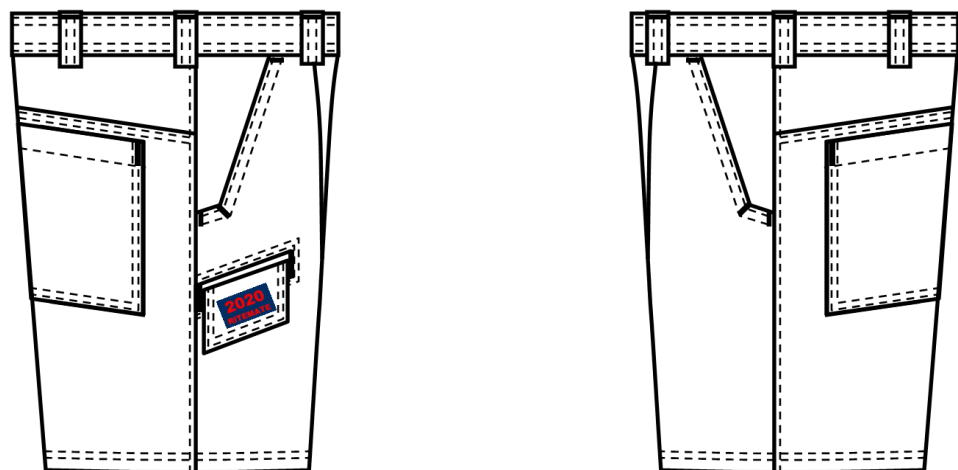

Ritemate Workwear Bottom

COMMERCIAL IN CONFIDENCE

RM2020 Light Weight Cargo Short Narrow Fit Short Leg - Unisex

Navy

Khaki

Black

UPF 50+

Features