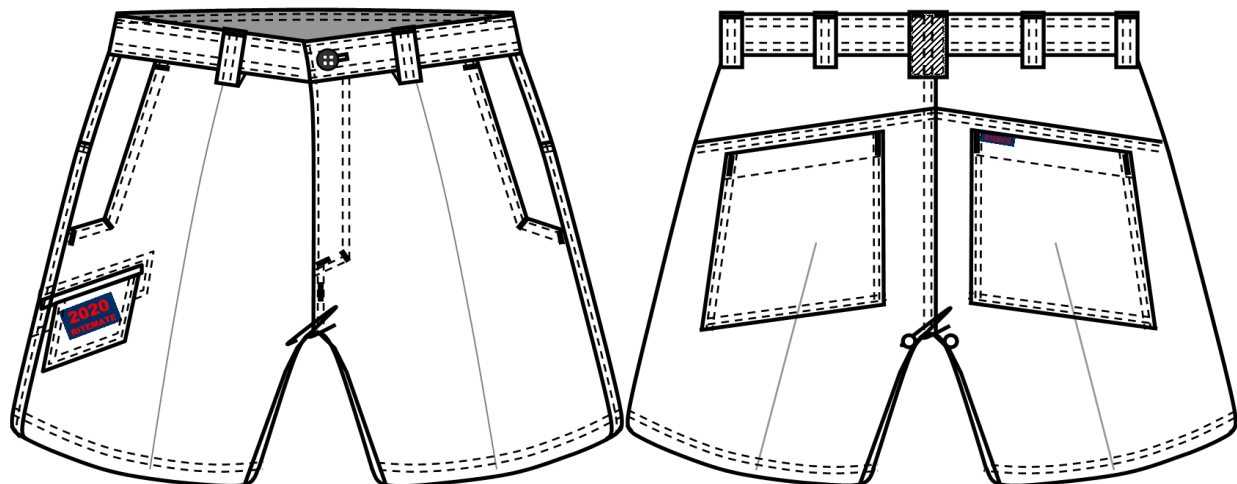

Ritemate Workwear Bottom

COMMERCIAL IN CONFIDENCE

RM2020 Light Weight Cargo Short Narrow Fit Short Leg - Unisex

Navy

Khaki

Black

UPF 50+

Features

- Superior Garment Assembly, Twin Needle Stitching and Bar-tacks for Extra Strength
- Garment Wash for Soft Finish and Superior Comfort
- Classic and Functional Cargo Pockets
- Quality YKK Zippers
- UPF50+ Meets AS/NZS 4399:2017

2020 RITEMATE

Fabric

Cotton Twill, 190gsm

Colour

Black Khaki Navy

Tape Configuration Nil

Hi Visibility Application

Day time Night time

Size Range

Men's Size 67 – 127
67 is available in Navy only
Ladies sizes 6 – 24
6 is available in Navy only

Fabric Quality		
Dimension Stability		+/-3%
Colour Fastness to Washing	Colour Change	4
	Colour Staining	4-5
Colour Fastness to Rubbing	Dry	3-4
	Wet	2-3
Colour Fastness to Light		4-5
Tearing Strength	Warp	>=18 min N
	Weft	>=15 min N
UPF (AS/NZS 4399:2017)		50+