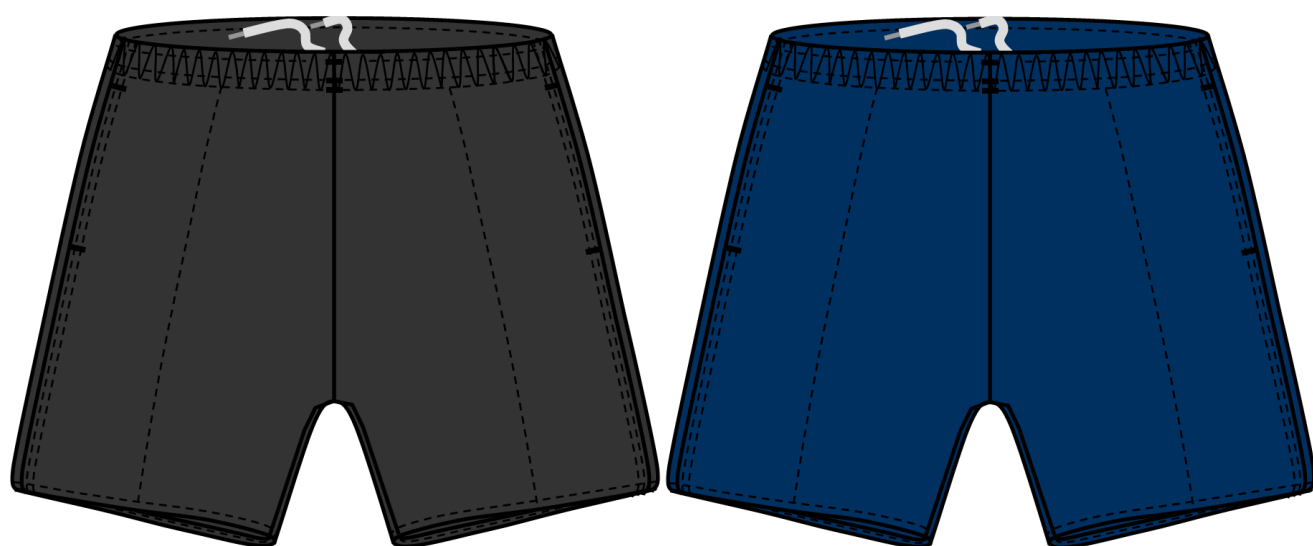

**Ritemate Workwear Bottom**

**RM33EWLS Elastic Waist Long Leg Short**

**COMMERCIAL IN CONFIDENCE**

**UPF 50+**

**Features**

- Superior Garment Assembly, Twin Needle Stitching and Bar-tacks for Extra Strength
- Elastic Waistband with Drawcord Shoelace
- Floating Pocket
- UPF50+ Meets AS/NZS 4399:2020

**Fabric**

Cotton Twill, 311gsm

**Colour**

Black                      Navy

**Tape Configuration**    **Nil**

**Hi Visibility Application**

Day time                       Night time

**Size Range**

72 - 127

**Black**

**Navy**

**Fabric Quality**

Dimension Stability		+/-3%
Colour Fastness to Washing	Colour Change	4
	Colour Staining	4-5
Colour Fastness to Rubbing	Dry	3-4
	Wet	2-3
Colour Fastness to Light		4-5
Tearing Strength	Warp	>=25 min N
	Weft	>=21 min N
UPF (AS 4399:2020)		50+