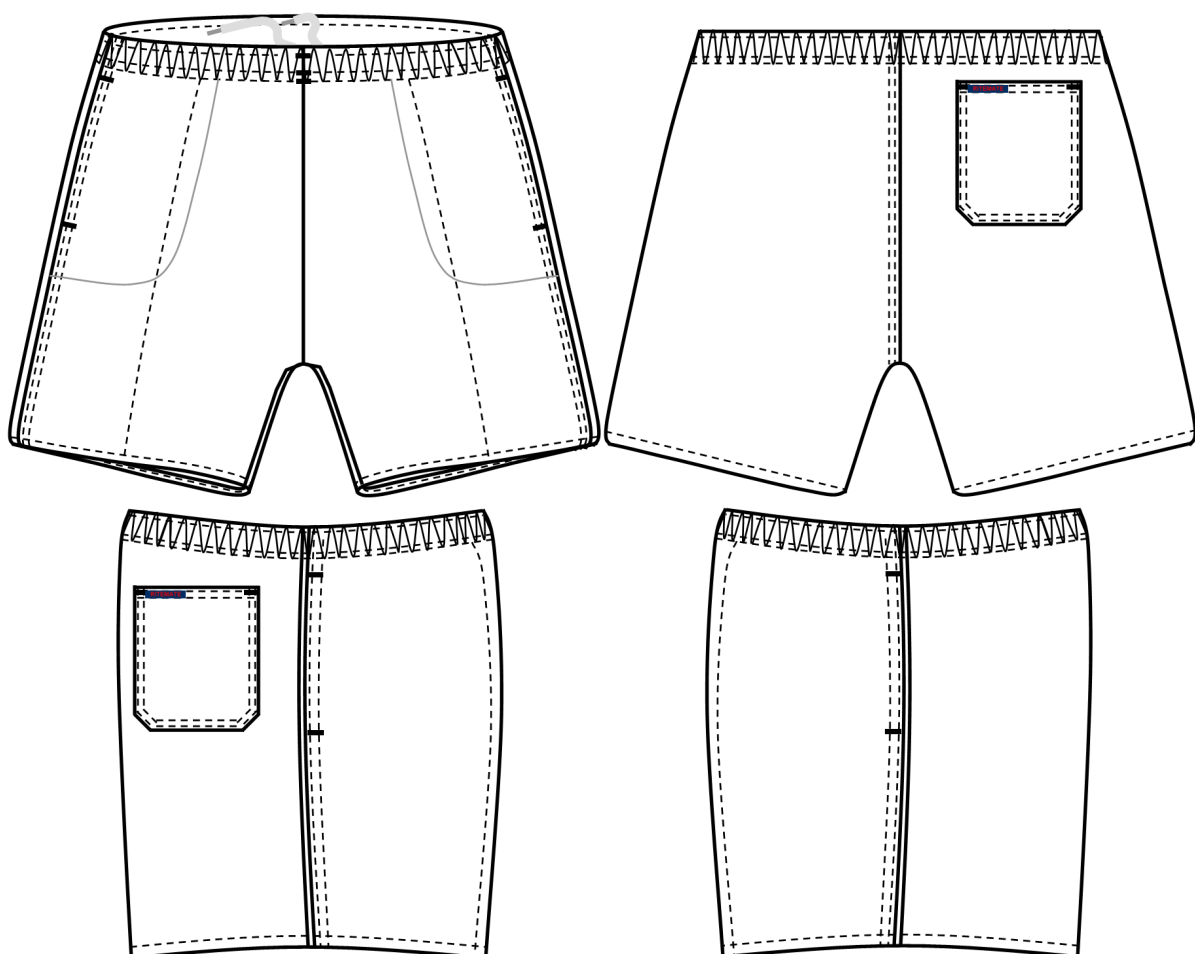

**Ritemate Workwear Bottom**

**RM33EWLS Elastic Waist Long Leg Short**

**COMMERCIAL IN CONFIDENCE**

**UPF 50+**

**Features**

- Superior Garment Assembly, Twin Needle Stitching and Bar-tacks for Extra Strength
- Elastic Waistband with Drawcord Shoelace
- Floating Pocket
- UPF50+ Meets AS/NZS 4399:2020

**Fabric**

Cotton Twill, 311gsm

**Colour**

Black                      Navy

**Tape Configuration**    **Nil**

**Hi Visibility Application**

Day time                       Night time

**Size Range**

72 - 127

**Black**

**Navy**

**Fabric Quality**

Dimension Stability		+/-3%
Colour Fastness to Washing	Colour Change	4
	Colour Staining	4-5
Colour Fastness to Rubbing	Dry	3-4
	Wet	2-3
Colour Fastness to Light		4-5
Tearing Strength	Warp	>=25 min N
	Weft	>=21 min N
UPF (AS 4399:2020)		50+

**Measurement Table**

Major Points	72	77	82	87	92	97	102	107	112	117	122	127		
1/2 Waist Relaxed	31	33	35	37	39	41	43	45	47	49	51	53		
1/2 Waist Stretched	43	45	47	49	51	53	55	57	59	61	63	65		
1/2 Hip	50	52.5	55	57.5	60	62.5	65	67.5	70	72.5	75	77.5		
Inseam	18	18	18	18	18	18	18	18	18	18	18	18		
Outleg	42	43	44	45	45	46	47	47	48	49	49	50		
1/2 Leg Opening	29	30	31	32	33	33	34	35	36	37	38	39		